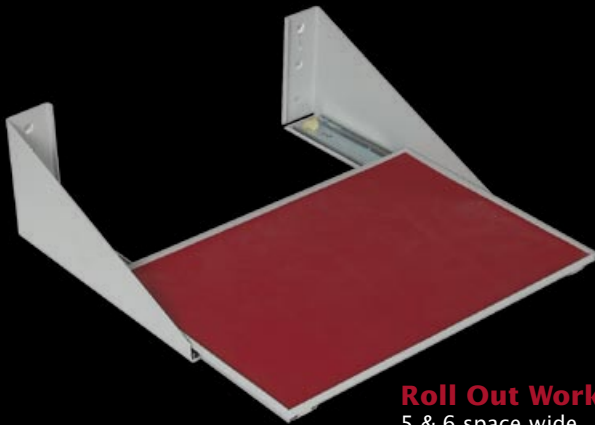

- 48" high x 42" wide x 15" deep
- Optional all steel security gates
- Federally approved security key locks
- Stores rifles with scopes & accessories
- Racks are stackable
- Complete with 'eyelets' to chain firearms
- Optional storage accessories

- Two modular widths of 34" & 40"
- Single & double sided solutions
- Stores rifles with attached scopes & accessories
- Optional storage accessories
- Can be secured to the floor and/or wall
- Easily expanded or re-configured

COMPONENTS

No other small arms cabinet or rack compares to the extreme versatility and flexibility of our unique weapon storage systems. Combine the extensive components and the 'universal gun panel' to achieve your own custom solution.

Horizontal Mount
2 & 3 capacity

Barrel Saddle
1, 5, & 6 capacity
5.5" or 7.0" deep

Roll Out Work Shelf
5 & 6 space wide

Hand Gun Pac
6 & 8 capacity

Storage Box
3" & 6"

**Hand Gun Pac
with clip storage**
6 & 8 capacity