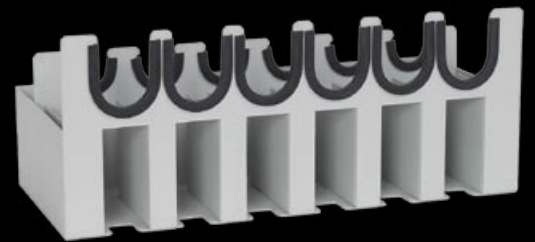

Racks can be...

- Stacked
- Secured side to side
- Secured back to back
- Secured to the wall
- Secured to the floor

EXPANDABLE WEAPON RACKS

Specifically designed to be modular and accommodate most small arms requirements. Used in secure areas such as armories and vaults on a small or large scale. This unique system is 84" high and can be configured in a single or double sided manner with weapons being stored vertically or horizontally.

Horizontal Mount
2 & 3 capacity

Barrel Saddle
1, 5, & 6 capacity
5.5" or 7.0" deep

Roll Out Work Shelf
5 & 6 space wide

Hand Gun Pac
6 & 8 capacity

Storage Box
3" & 6"

**Hand Gun Pac
with clip storage**
6 & 8 capacity

Stock Shelf
1, 5 & 6 capacity

Stock Saddle
1, 5, 6, 10 & 12 capacity

WEAPON STORAGE SOLUTIONS
...when it really matters!